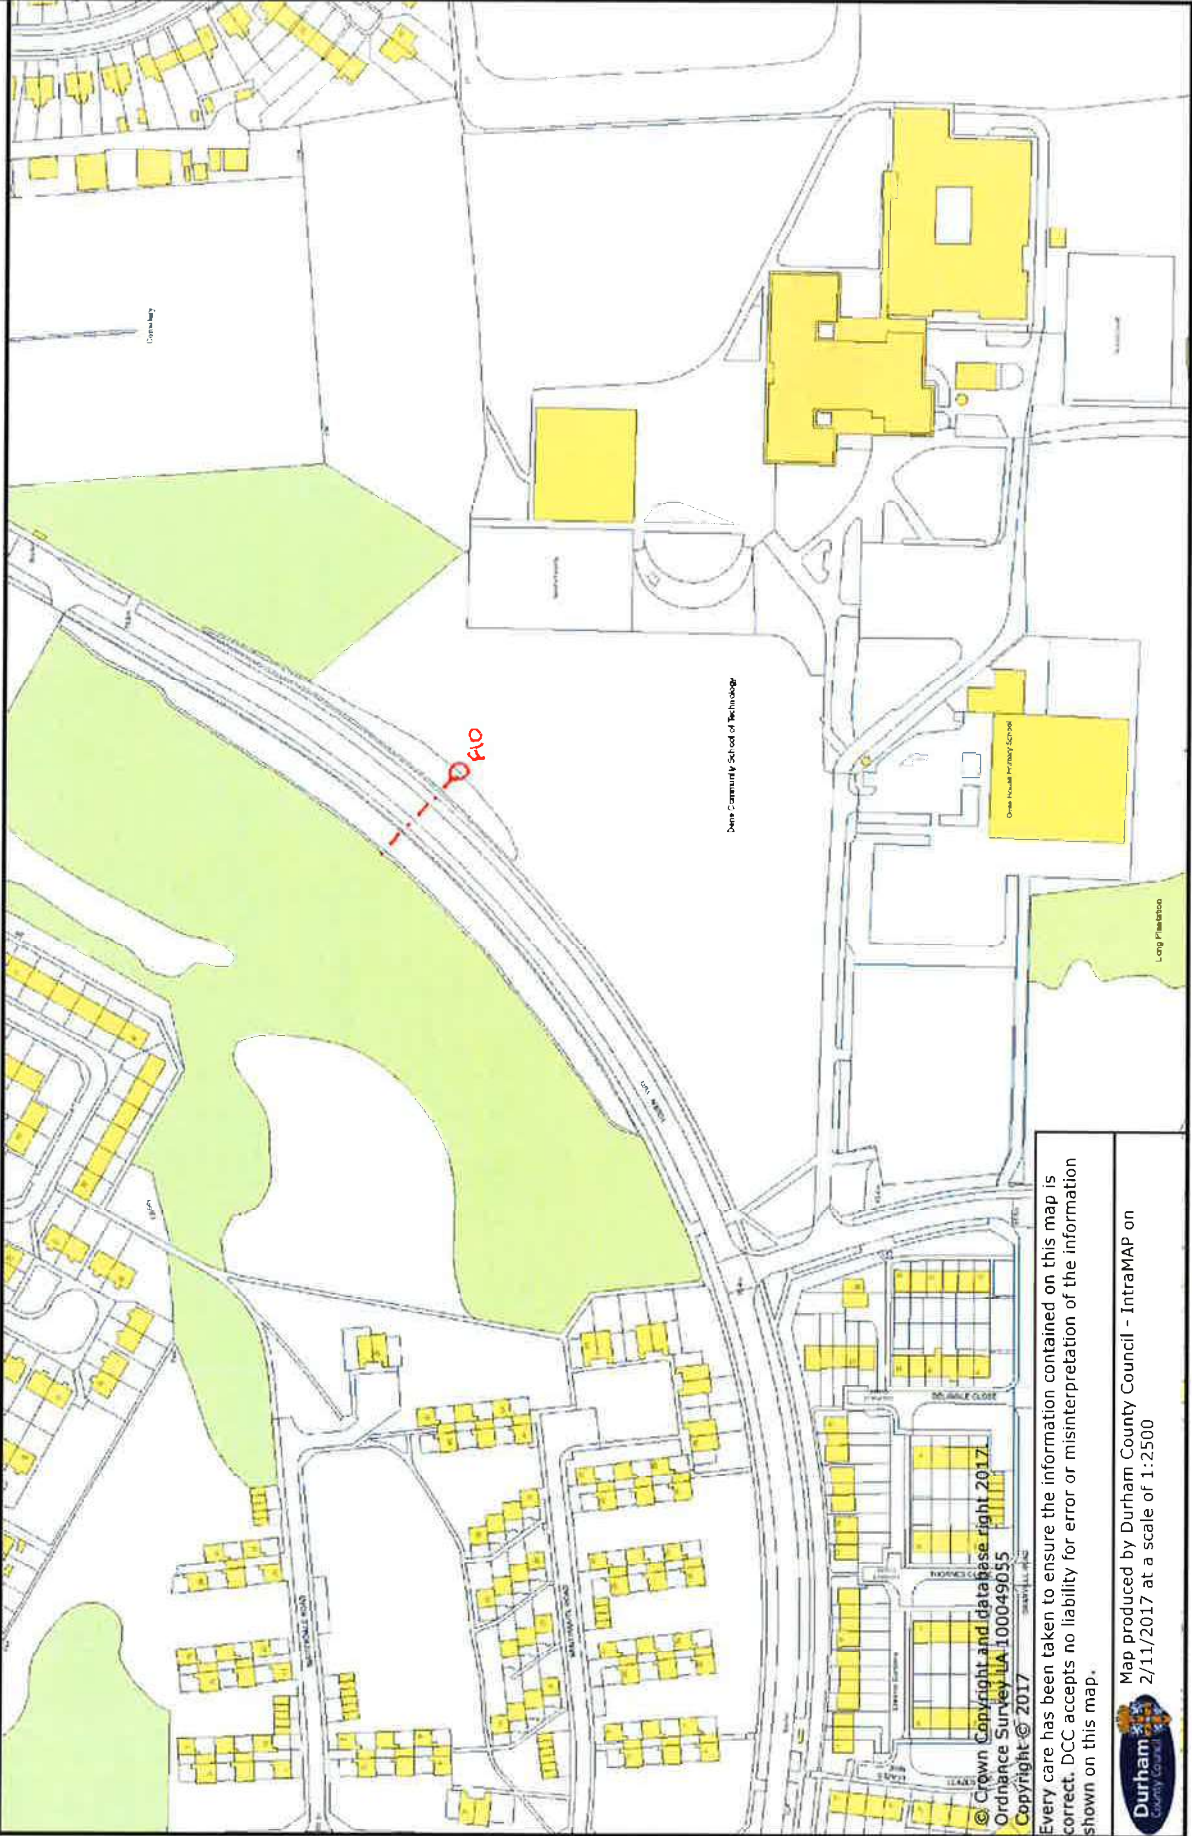

B1320 Yoden Way, Peterlee

© Crown Copyright and database right 2017.
Ordnance Survey UA100049055
Copyright © 2017

Every care has been taken to ensure the information contained on this map is correct. DCC accepts no liability for error or misinterpretation of the information shown on this map.

Map produced by Durham County Council - IntraMAP on
2/11/2017 at a scale of 1:2500